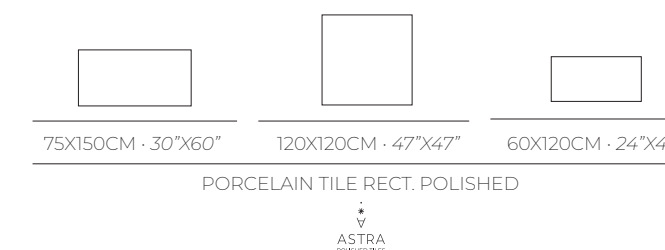

J O L I E

MARBLE COLLECTION

Es un homenaje a la pureza y la distinción del mármol calacata. Esta Piedra Natural blanca, en apariencia relajante y armónica, esconde un alma guerrera que se trasluce en las finas vetas que recorren su profunda superficie. La fuerza del blanco deslumbrante que inunda de luminosidad todo lo que toca. Sensibilidad y buen gusto son su mejor reflejo.

A tribute to the purity and distinction of Calacatta marble. This natural white stone, with a harmonic and relaxing appearance, hides a warrior soul found in the thin veining that goes along its deep surface. The strength of its white floods with light everything being touched. Sensitivity and good taste are its best features.

JOLIE
PORCELAIN

WARM

COLD