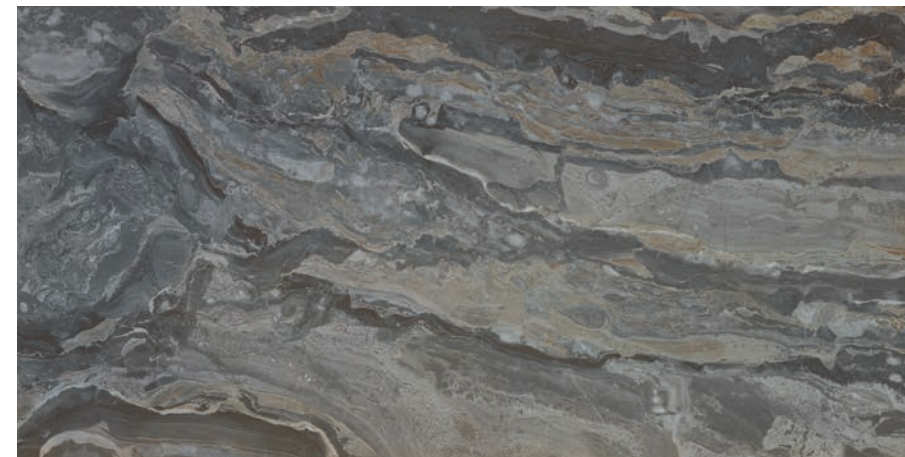

TRILOGY

MARBLE COLLECTION

PRESTIGIOUS

El prestigioso mármol italiano tiene una hermosa combinación de colores negro, crema y gris que combinan con finas vetas blancas. El origen de la piedra arabescato orobico black es del Valle Alta Brembana. Destaca por su gráfica salvaje, su gama cromática y su movimiento, dando al producto dinamismo y sofisticación.

The prestigious Italian marble has a beautiful combination of black, cream, and grey colors that find white veining. The origin of the stone arabescato orobico black is Alta Brembana Valley. It stands out thanks to its wild graphics, chromatic range, and movement, giving this product plenty of sophistication and dynamism.

BLACK

120X120CM · 47"X47"

60X120CM · 24"X47"

PORCELAIN TILE RECT. POLISHED