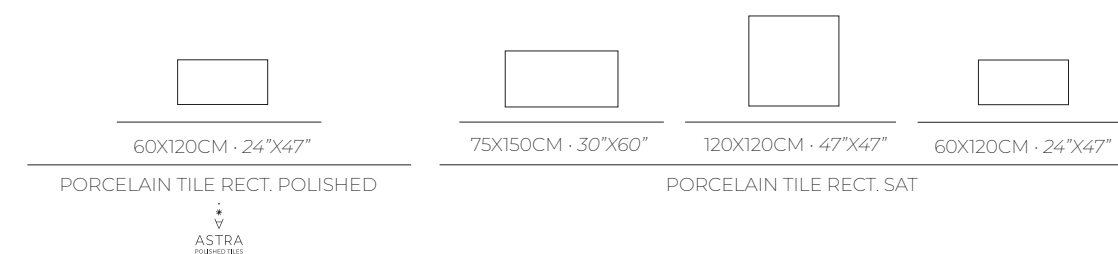

Una interpretación de un material hermoso y noble como es el mármol Carrara Statuario, característico por su fondo blanco como el calacatta, pero su veteado gris es de trazos más amplios y espaciados. Una lectura contemporánea de un clásico que embellece el espacio con elegancia y exclusividad.

An interpretation of a beautiful and noble material; Carrara Statuario, known for its white background as Calacatta but with thicker and more spacious grey veining. A contemporary look of a classic which embellishes every space with elegance and exclusivity.

EVEN
PORCELAIN

WHITE