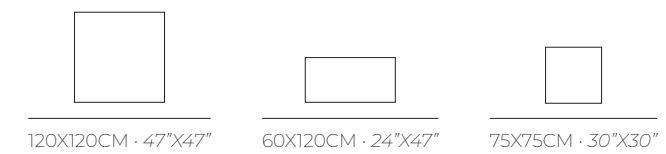

120X120CM · 47"X47"   60X120CM · 24"X47"   75X75CM · 30"X30"

PORCELAIN TILE RECT. MATT

INOUT