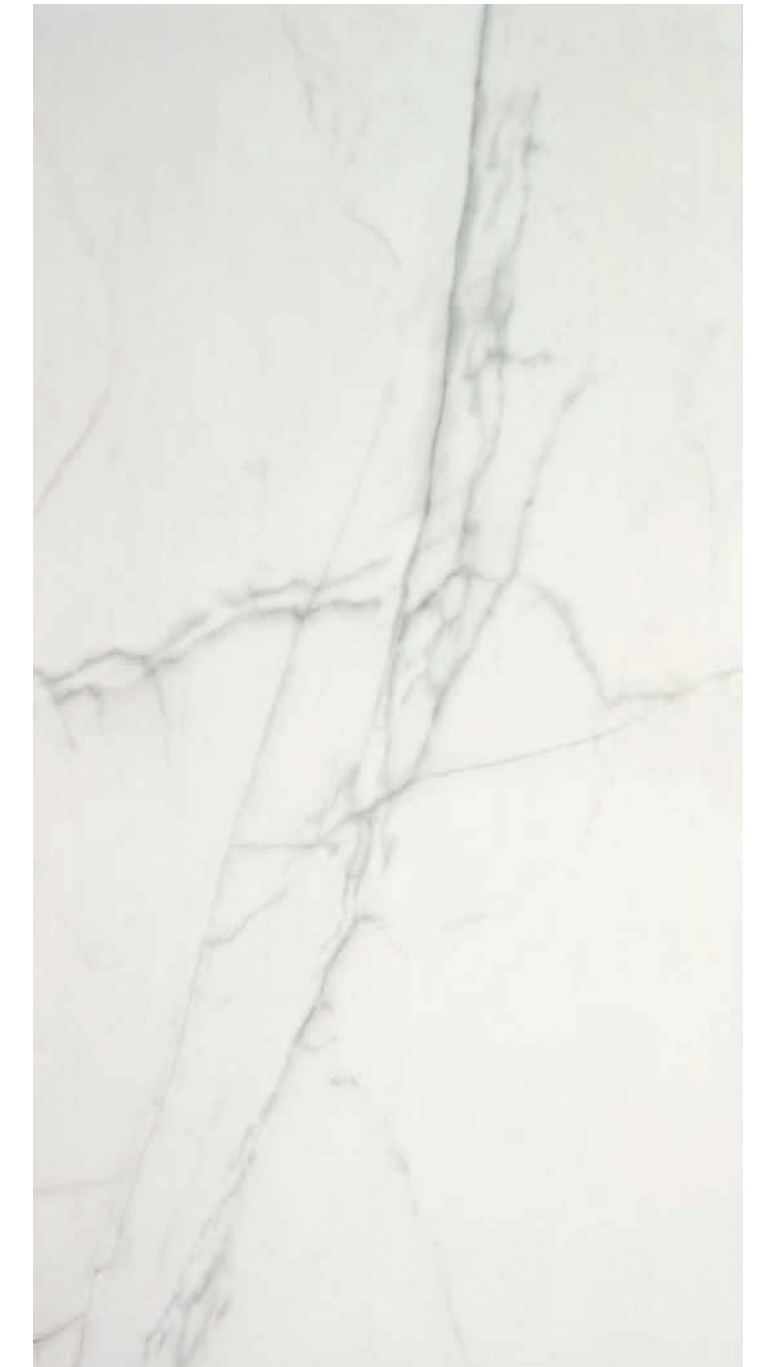

J O L I E

MARBLE COLLECTION

Es un homenaje a la pureza y la distinción del mármol calacata. Esta Piedra Natural blanca, en apariencia relajante y armónica, esconde un alma guerrera que se trasluce en las finas vetas que recorren su profunda superficie. La fuerza del blanco deslumbrante que inunda de luminosidad todo lo que toca. Sensibilidad y buen gusto son su mejor reflejo.

A tribute to the purity and distinction of Calacatta marble. This natural white stone, with a harmonic and relaxing appearance, hides a warrior soul found in the thin veining that goes along its deep surface. The strength of its white floods with light everything being touched. Sensitivity and good taste are its best features.

JOLIE
PORCELAIN

WARM

COLD