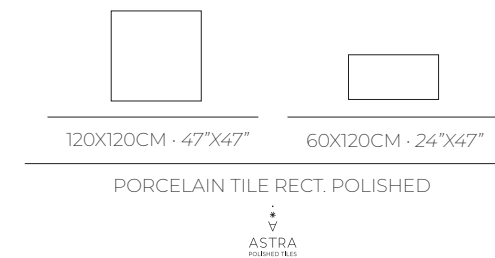

Interpreta la elegancia del Ónix, una piedra que evoca al lujo por excelencia. Las aguas que surcan la superficie del mármol se suceden creando una estética de impacto. Una colección con una fuerte carga expresiva que juega con contrastes armónicos y mezclas cromáticas en sus luminosos fondos y en sus refinadas ondas. Es el claro protagonista de los espacios.

It incorporates the elegance of Onix, a stone that entails luxury and excellence. Waters on the surface of marble create an impact on the aesthetics. A collection with a lot of expression that plays with harmonic contrasts and chromatic mixes along its lightened backgrounds and refined waves. A protagonist for all spaces.