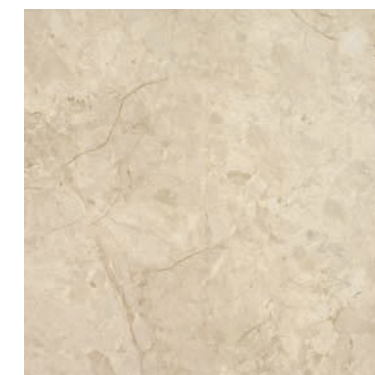

PORCELAIN TILE RECT. 20MM · 0.78"

2OUT

STREAM

PORCELAIN

BONE

MATT / POLISHED

BEIGE

MATT