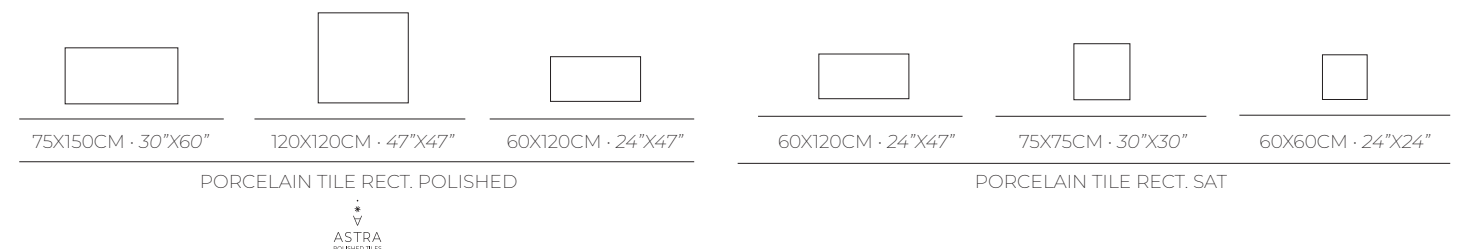

BALTRA
PORCELAIN

IVORY

PEARL

Balance
Serenity & Light

- 1 Baltra Pearl 60x120CM · 24"x47" PUL Rect.
Baltra Pearl 120x120CM · 24"x47" PUL Rect.
- 2 Baltra Ivory 60x120CM · 24"x47" SAT Rect.
- 3 Baltra Ivory 60x120CM · 24"x47" PUL Rect.