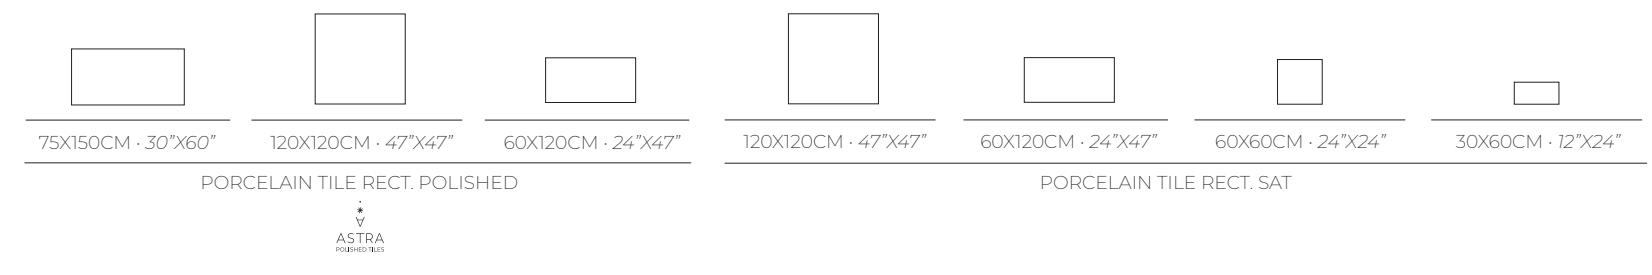

* Only 60x120CM - 24"x47" polished

A F E E L I N G O F H A R M O N Y

- 1 Camile Blue 60x120CM · 24"x47" PUL Rect.
Camile Blue 120x120CM · 47"x47" PUL Rect.
- 2 Camile Gold 60x120CM · 24"x47" PUL Rect.
- 3 Camile Gold 60x60CM · 24"x24" SAT Rect.
Camile Gold 60x120CM · 24"x47" SAT Rect.