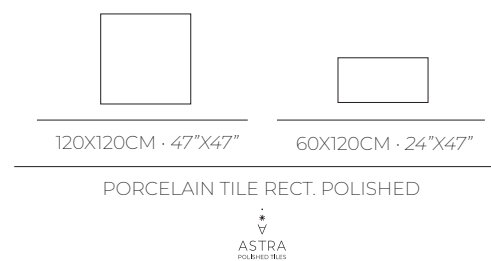

P U R E E X P R E S S I O N

Sus discretas vetas doradas deslumbran la intensidad e irregularidad del fondo negro cautivando cualquier ambiente.

Its discreet golden veins dazzle the intensity and irregularity of the black background, captivating any environment.

El formato 120x120 cm es el resultado de un camino de investigación que relaciona la forma con el grafica y el acabado.

The 120x120 cm format is the result of a path of research that relates shape with graphics and finish.