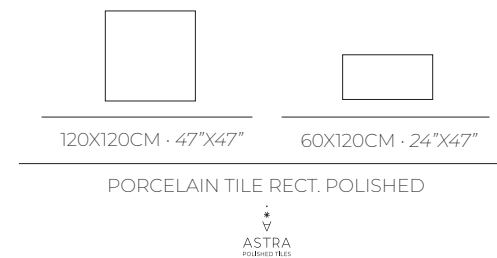

Este bello mármol alicantino de suave tono crema destaca por su elegancia y sofisticación. Se distingue del resto de piedras por su grano compacto y su color cálido. Su versatilidad hace que combine muy bien con todo tipo de estilos, dando sutileza y buen gusto.

This beautiful marble from Alicante with a soft cream tone stands out because of its elegance and sophistication. It comes out as different to other stones thanks to its compact grain and warm color. Its versatility lets it combine with all types of styles, providing subtleness and good taste.

CREAM