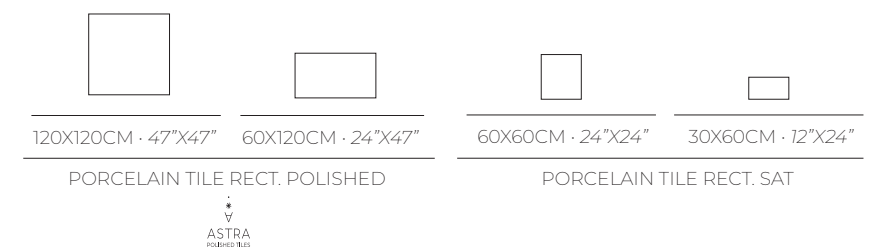

De la belleza de la naturaleza del mármol carrara, entre los mas finos del mundo, y de superposición de vetas black elegidas, nace Kaira. La combinación del refinamiento y pureza del blanco con la elegancia del negro, crean contrastes que desencadenan la doble esencia de los contrastes y la luz. Su interpretación coinciden en una nueva originalidad, convirtiéndose la colección, en una expresión armónica del estilo clásico propuesta en clave moderna y elegante.

From the beauty of the nature of Carrara marble, among the finest in the world, and from the superposition of selected black veins, Kaira was born. The combination of the refinement and purity of white with the elegance of black, creates contrasts that unleash the double essence of contrasts and light. Their interpretation coincides in a new originality, turning the collection into a harmonious expression of the classic style proposed in a modern and elegant key.