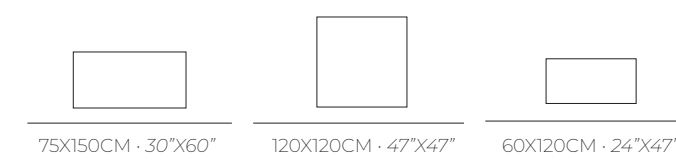

PORCELAIN TILE RECT. POLISHED