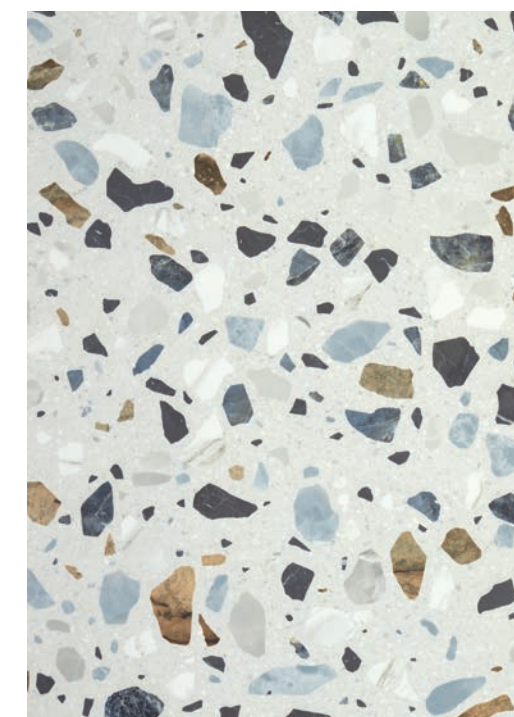

CRISP
PORCELAIN

BEIGE

XL BEIGE

WHITE

XL WHITE

GRAPHITE

XL GRAPHITE

60X120CM · 24"X47"
PORCELAIN TILE RECT. POLISHED
ASTRA