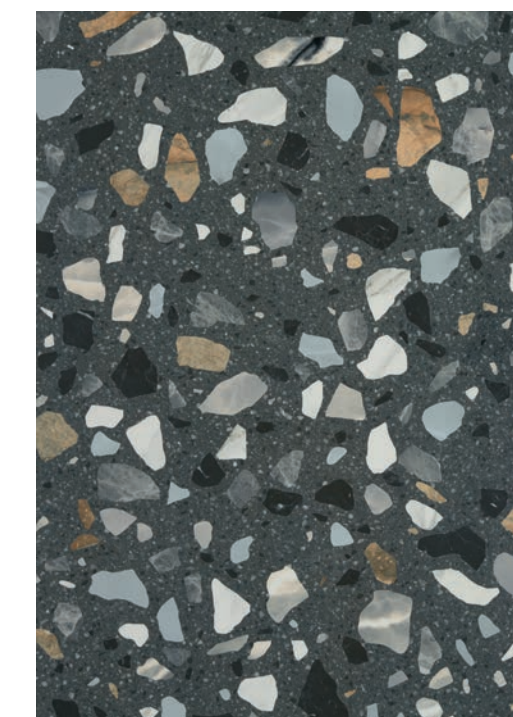

CRISP
PORCELAIN

BEIGE

XL BEIGE

WHITE

XL WHITE

GRAPHITE

XL GRAPHITE

60X120CM · 24"X47"
PORCELAIN TILE RECT. POLISHED
ASTRA